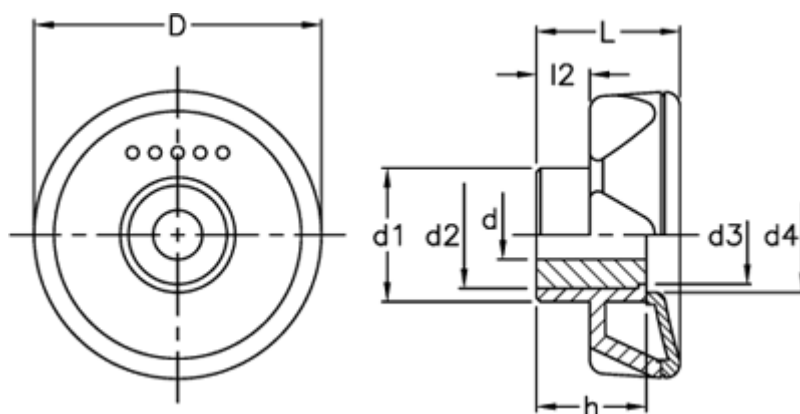

Data Sheet

Article number: 23052206165
Description: E+G Lobe knob
ELK.70-FP A12-C5, light-blue cap

Measures

D	= 70	l2 = 13
d1	= 32.5	
d2	= 26	
d3	= 24.0	
d4	= 28	
d H7	= 12	
h	= 27	
L	= 35	